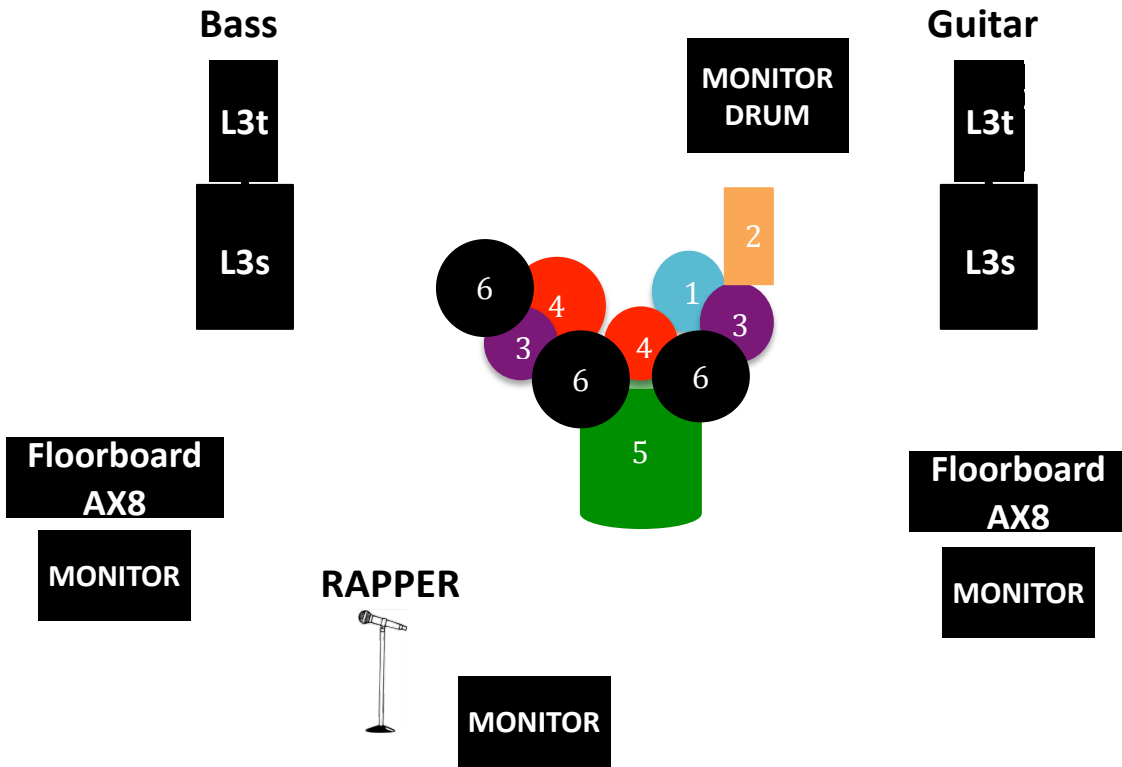

TECHNICAL RIDER BUGFAST

Bass

AX 8
Direct out (Stereo)

Drum

1. 1x mic. Snare
2. 1x DI-Box for Drum Pad
3. 2x mic. Hi- Hat
4. 2x mic. Toms
5. 1x mic. Kick-Drum
6. 3 x mic. Overhead

Guitar

AX 8
Direct out (Stereo)

Rapper

Frontman (Rapper)
1x vocal-mic. with stand
(if possible wireless)

↑
Stage

↓
Guests